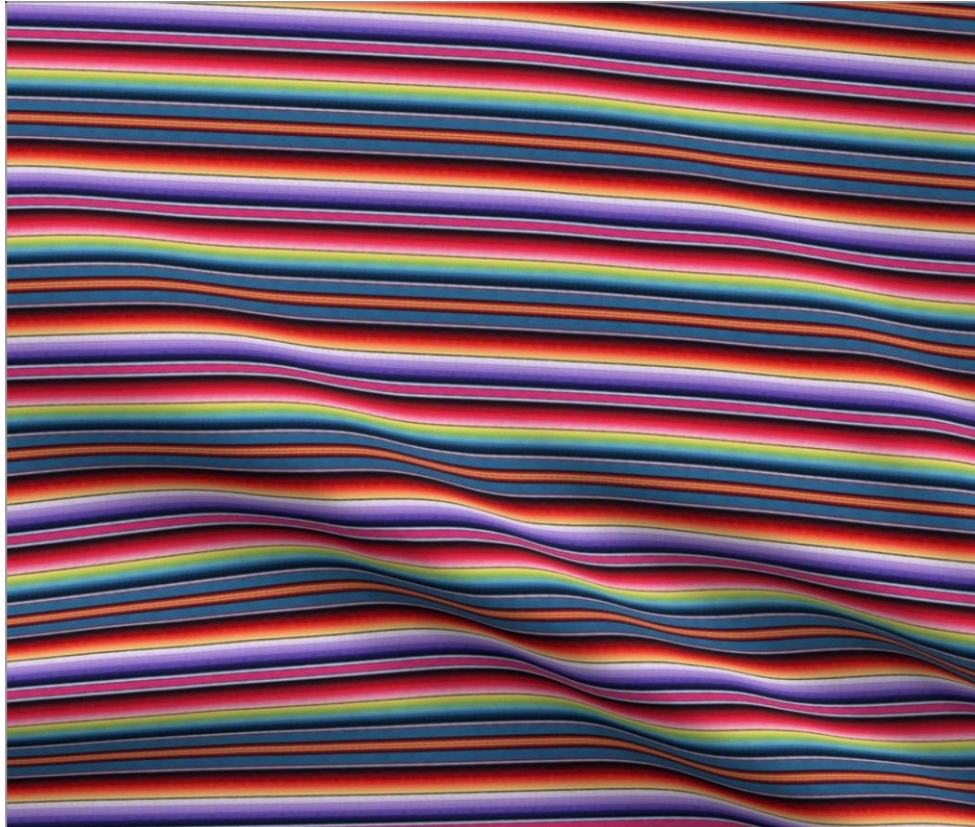

Booth Fabrics (Color Scheme 2)